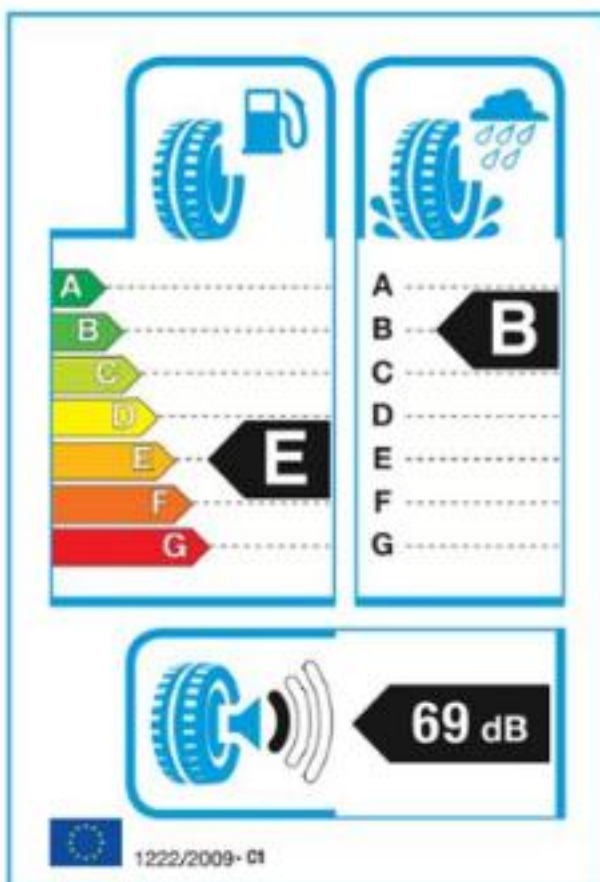

# SIRDAUTO

POWER IS NOTHING WITHOUT CONTROL

**PIRELLI**

**CINTURATO ALL SEASON PLUS**  
**195/65R15**

**91V**

8 019227 308891